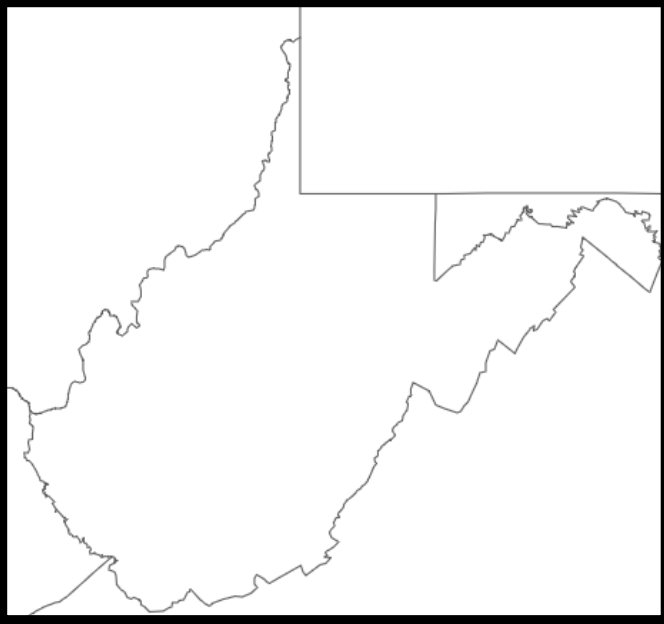

Potomac Section

Shade the Potomac Section Green

1. Why was this region settled first by Europeans?

2. This region is famous for what kind of orchards?

3. What city was the site of John Brown's famous raid? (Also the lowest elevation in WV)

Geographic Regions of WV

Label and shade all four regions and neighboring states.

1. In which geographic region is the the State's capitol?

2. Which geographic region borders Ohio?

3. Which geographic region is home to the annual Roadkill Festival?

Geographic Regions of WV

NAME: _____

Ohio River Valley

Shade the Ohio River Valley in Blue

1. Name 3 large cities in the Ohio River Valley.

2. Name 1 of the big industries from this region.

3. Name 1 major attraction or festival that takes place in this region.

Allegheny Highlands

Shade the Allegheny Highlands in Brown

1. What is the name of WV's highest peak which is found in this region?

2. Name 1 "natural wonder" found in this region.

3. Name 2 counties from this region.
