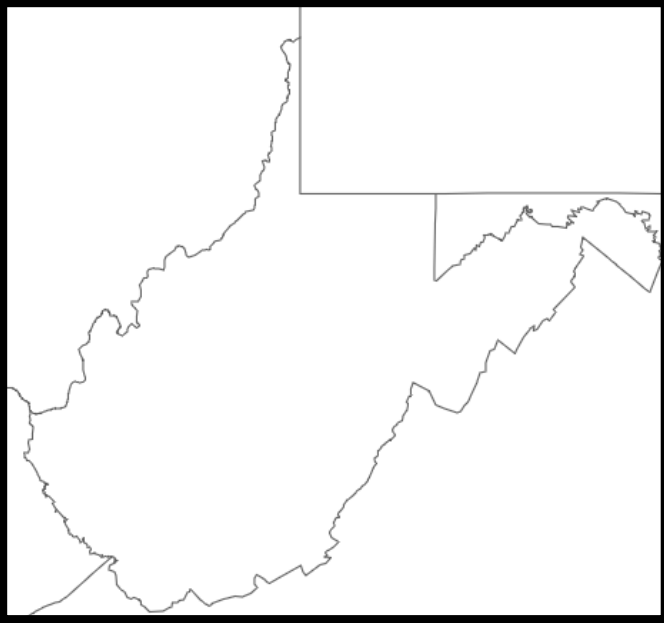

Potomac Section

Shade the Potomac Section Green

1. Why was this region settled first by Europeans?

2. This region is famous for what kind of orchards?

3. What city was the site of John Brown's famous raid? (Also the lowest elevation in WV)

Geographic Regions of WV

Label and shade all four regions and neighboring states.

1. In which geographic region is the the State's capitol?

2. Which geographic region borders Ohio?

3. Which geographic region is home to the annual Roadkill Festival?

Geographic Regions of WV

NAME: _____

Ohio River Valley

Shade the Ohio River Valley in Blue

1. Name 3 large cities in the Ohio River Valley.

2. Name 1 of the big industries from this region.

3. Name 1 major attraction or festival that takes place in this region.

Allegheny Highlands

Shade the Allegheny Highlands in Brown

1. What is the name of WV's highest peak which is found in this region?

2. Name 1 "natural wonder" found in this region.

3. Name 2 counties from this region.
