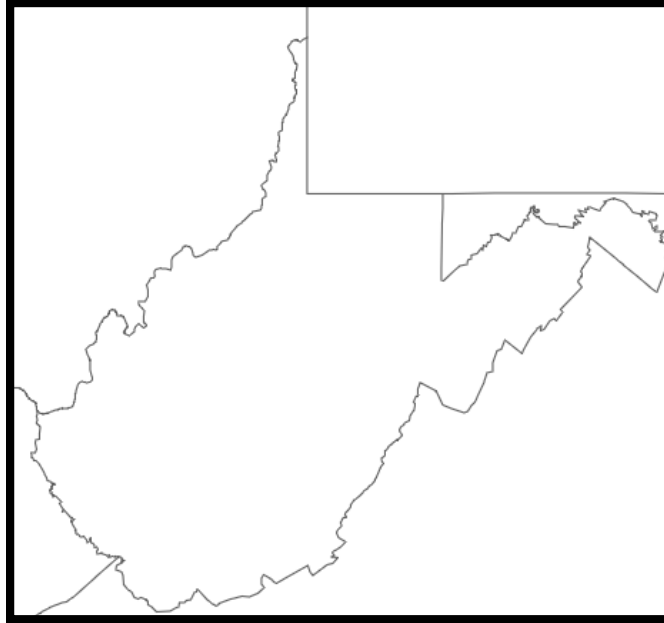

Potomac Section

Shade the Potomac Section Green

1. Why was this region settled first by Europeans?

2. This region is famous for what kind of orchards?

3. What city was the site of John Brown's famous raid? (Also the lowest elevation in WV)

Geographic Regions of WV

Label and shade all four regions and neighboring states.

1. In which geographic region is the the State's capitol?

2. Which geographic region borders Ohio?

3. Which geographic region is home to the annual Roadkill Festival?

Geographic Regions of WV

NAME: _____

Ohio River Valley

Shade the Ohio River Valley in Blue

1. Name 3 large cities in the Ohio River Valley.

2. Name 1 of the big industries from this region.

3. Name 1 major attraction or festival that takes place in this region.

Allegheny Highlands

Shade the Allegheny Highlands in Brown

1. What is the name of WV's highest peak which is found in this region?

2. Name 1 "natural wonder" found in this region.

3. Name 2 counties from this region.
